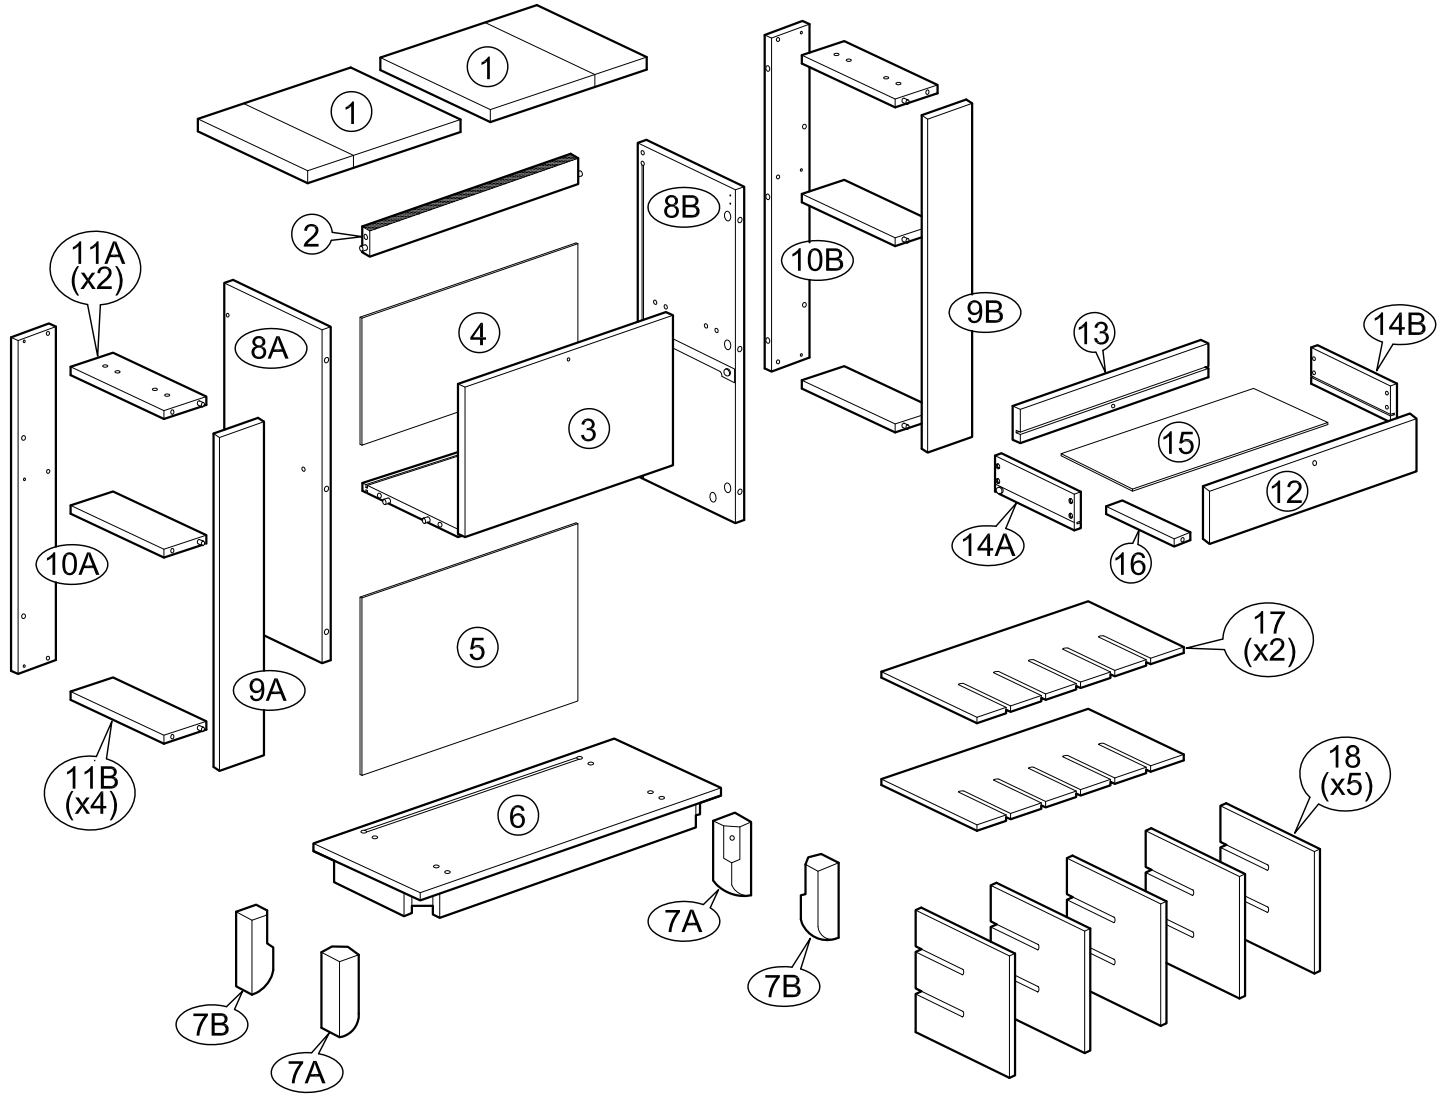

# ASSEMBLY INSTRUCTIONS

Item : Modesto Spirits Cabinet

Not Provided

A		= 2	F		12mm = 28	K		M6 x 13mm = 8	P		= 4
B		20mm = 2	G		34mm = 28	L		Pan Head #8 x 1 1/4" = 8	Q		(Left) = 1
C		M6 x 30mm = 4	H		M8 x 25mm = 4	M		= 1	R		(Right) = 1
D		M6 x 60mm = 12	I		1/4" = 8	N		M3 x 16mm = 2			
E		Ball Shape = 1	J		1/4" = 12	O		M3.5 x 12mm = 8			

1

2

3

4

5

6

11

12