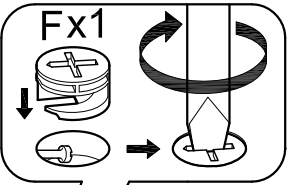

# ASSEMBLY INSTRUCTIONS

Item : Modesto Spirits Cabinet

Not Provided

A		= 2	F		12mm = 28	K		M6 x 13mm = 8	P		= 4
B		20mm = 2	G		34mm = 28	L		Pan Head #8 x 1 1/4" = 8	Q		(Left) = 1
C		M6 x 30mm = 4	H		M8 x 25mm = 4	M		= 1	R		(Right) = 1
D		M6 x 60mm = 12	I		1/4" = 8	N		M3 x 16mm = 2			
E		Ball Shape = 1	J		1/4" = 12	O		M3.5 x 12mm = 8			

1

2

3

4

5

6

11

12