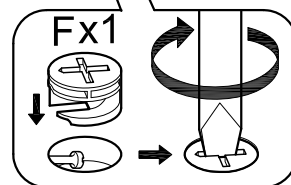

# ASSEMBLY INSTRUCTIONS

Item : Modesto Spirits Cabinet

Not Provided

A		= 2	F		12mm = 28	K		M6 x 13mm = 8	P		= 4
B		20mm = 2	G		34mm = 28	L		Pan Head #8 x 1 1/4" = 8	Q		(Left) = 1
C		M6 x 30mm = 4	H		M8 x 25mm = 4	M		= 1	R		(Right) = 1
D		M6 x 60mm = 12	I		1/4" = 8	N		M3 x 16mm = 2			
E		Ball Shape = 1	J		1/4" = 12	O		M3.5 x 12mm = 8			

1

2

3

4

5

6

11

12