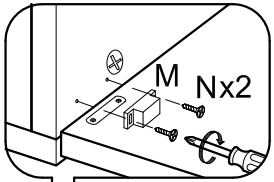

# ASSEMBLY INSTRUCTIONS

Item : Modesto Spirits Cabinet

Not Provided

A		= 2	F		12mm = 28	K		M6 x 13mm = 8	P		= 4
B		20mm = 2	G		34mm = 28	L		Pan Head #8 x 1 1/4" = 8	Q		(Left) = 1
C		M6 x 30mm = 4	H		M8 x 25mm = 4	M		= 1	R		(Right) = 1
D		M6 x 60mm = 12	I		1/4" = 8	N		M3 x 16mm = 2			
E		Ball Shape = 1	J		1/4" = 12	O		M3.5 x 12mm = 8			

1

2

3

4

5

6

11

12