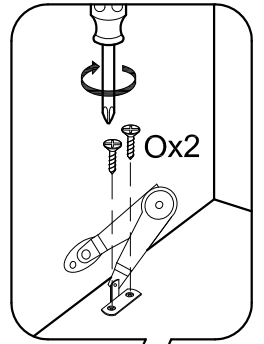

# ASSEMBLY INSTRUCTIONS

Item : Modesto Spirits Cabinet

Not Provided

A		= 2	F		12mm = 28	K		M6 x 13mm = 8	P		= 4
B		20mm = 2	G		34mm = 28	L		Pan Head #8 x 1 1/4" = 8	Q		(Left) = 1
C		M6 x 30mm = 4	H		M8 x 25mm = 4	M		= 1	R		(Right) = 1
D		M6 x 60mm = 12	I		1/4" = 8	N		M3 x 16mm = 2			
E		Ball Shape = 1	J		1/4" = 12	O		M3.5 x 12mm = 8			

1

2

3

4

5

6

11

12